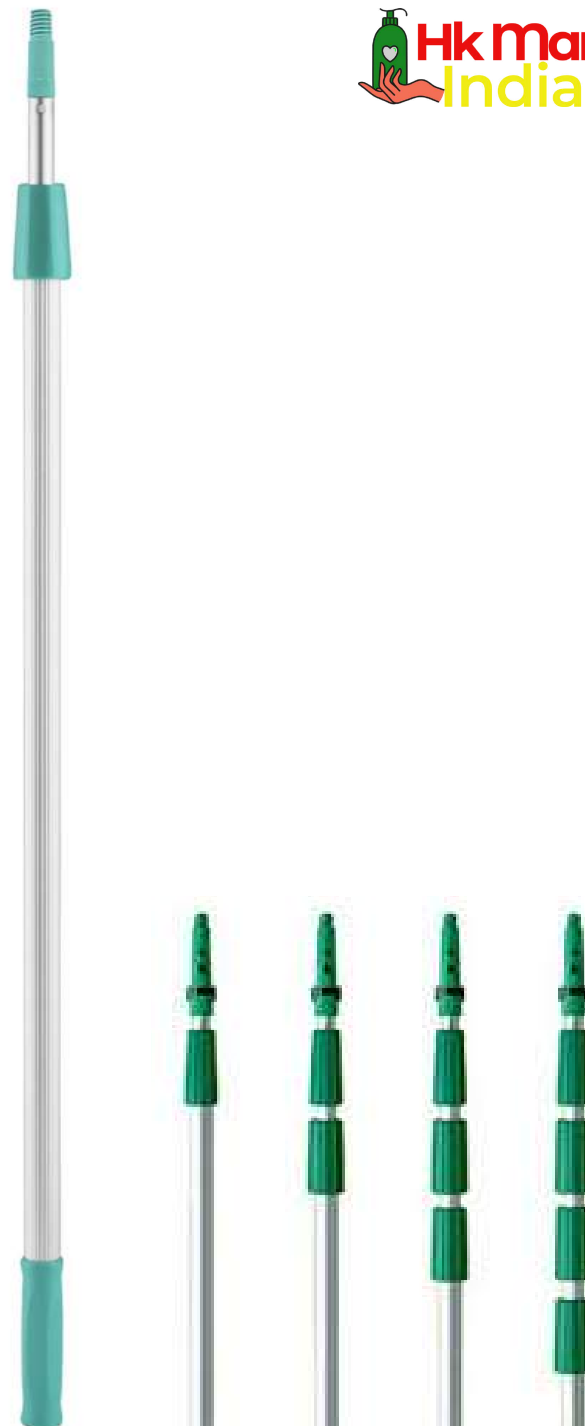

HK219

Bayer cockroach gel

HK220

Rodent glue pads

HK221

CLEANING TOOLS

TELESCOPIC STICK

HK222