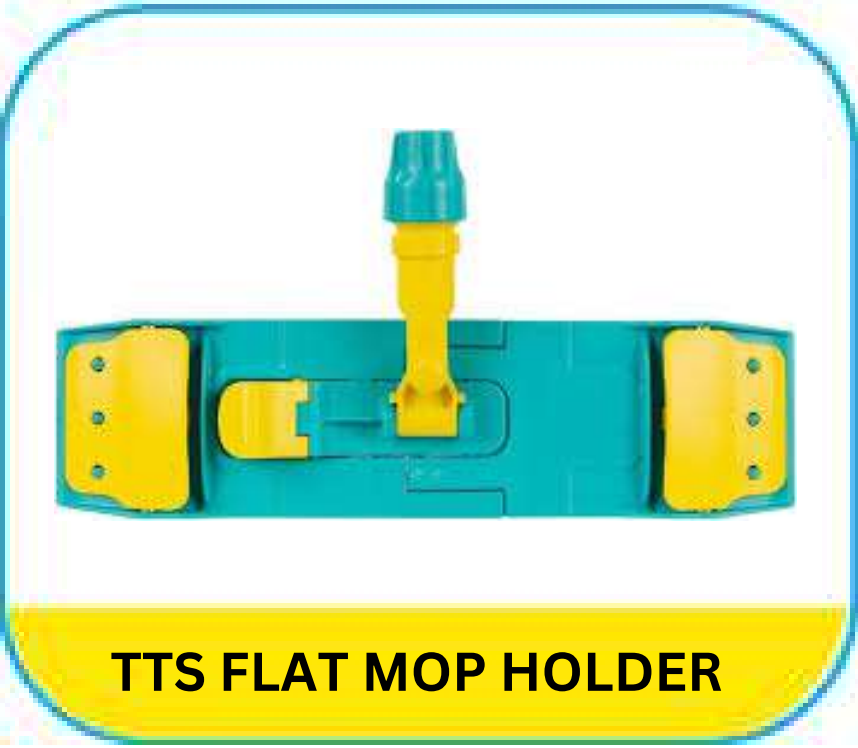

HK198

TTS FLAT MOP HOLDER