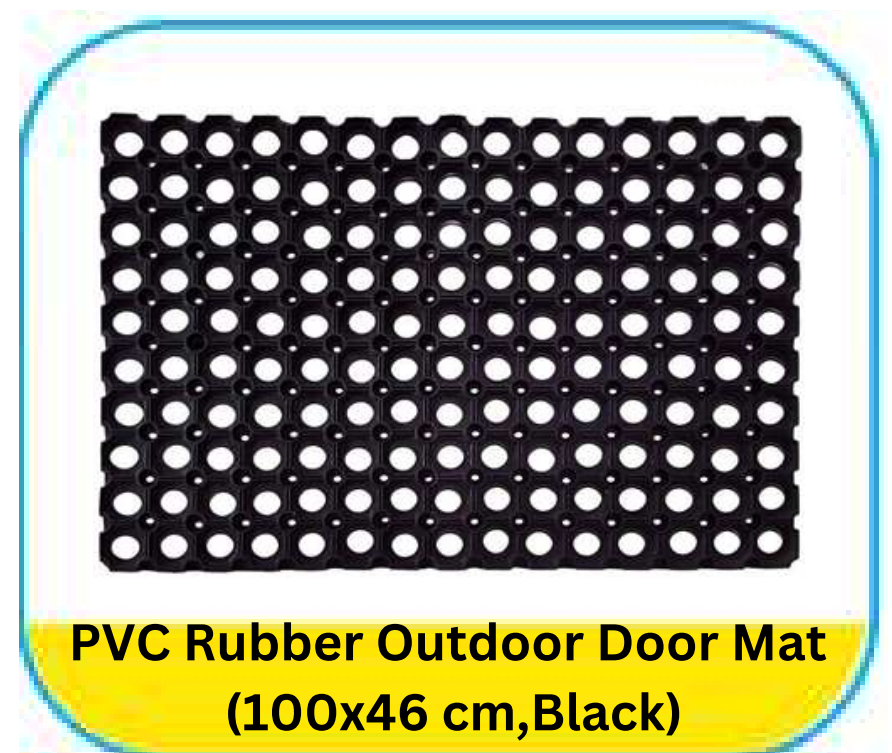

Z Mat - Premium & Heavy Duty

PVC Rubber Outdoor Door Mat (100x46 cm, Black)

HK381

HK382

HK383

Nomad 3M Mat

Entrap 3M Mat

Enhance 3M Mat